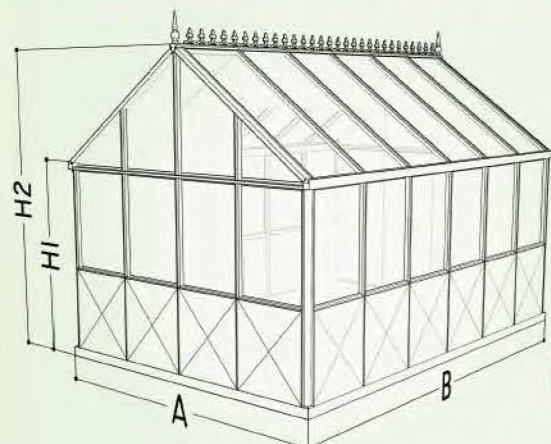

DECOR1

DECOR2

DIY Mounting difficulty
EASY 1 2 3 COMPLEX

Type	A (cm) x B(cm)	M²	H1(cm)	H2(cm)	°	Icon 1	Icon 2	Icon 3
ER22	236 cm x 236 cm	5,6 m²	201 cm	296 cm	38 °	-	-	-
ER23	236 cm x 310 cm	7,3 m²	201 cm	296 cm	38 °	-	-	-
ER2E	236 cm x 73 cm	1,7 m²	-	-	-	-	-	-
ER33	310 cm x 310 cm	9,6 m²	201 cm	314 cm	37 °	-	-	-
ER34	310 cm x 458 cm	14,2 m²	201 cm	314 cm	37 °	-	-	-
ER36	310 cm x 606 cm	18,8 m²	201 cm	314 cm	37 °	-	-	-
ER3E	310 cm x 73 cm	2,3 m²	-	-	-	-	-	-

✓ Included   ✓ Optional   ✗ Not available